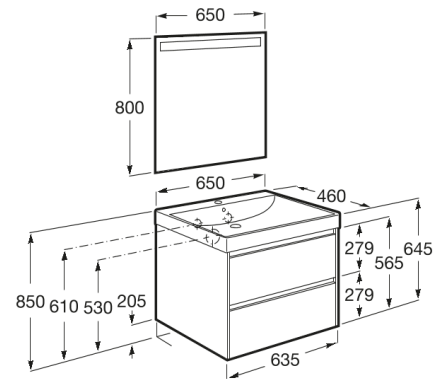

ONA

Unik - Base unit with two drawers and Fineceramic® basin

DIMENSIONS

| | |
|--------|--------|
| Length | 650 mm |
| Width | 460 mm |
| Height | 645 mm |

COLOURS AND FINISHES

TECHNICAL DRAWINGS

FEATURES

Unik - Base unit with two drawers and Fineceramic® basin. Faucet not included.

Base unit / Closing and opening system: Soft close drawers

Base unit / Doors and drawers combination: 2 Drawers

Base unit / Internal dividers

Base unit / Structure: Drawers

Basin / Taphole configuration: 1 Taphole in the middle

Basin Position: Central

Basin shape: Square

Dimensions / Basin and base unit / Length (mm): 650

Dimensions / Basin and base unit / Width (mm): 460

Dimensions / Basin and base unit / Height (mm): 645

Faucet installation: On the basin

Top unit with one door

857637...

Basin mixer with smooth body. Cold Start. S-Size

5A3A9E..0

Basin mixer with smooth body and click-clack waste. Cold Start. M-Size

5A3C9E..0

Basin mixer with side handle and smooth body. Cold Start